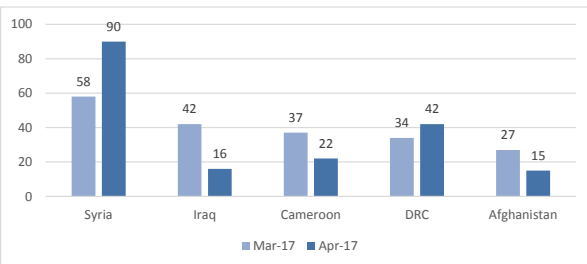

Total arrivals in Lesvos (Jan - 29 May 2017): **1,753**

Total arrivals in Lesvos during May 2017: **480**

Average daily arrivals during May 2017: **17**

% of arrivals in Lesvos compared to total (2017): **29%**

Estimated residual population staying on sites on the island: **3,154**

Estimated departures to Mainland: **37**

Total arrivals during in Lesvos during 2016: **91,506**

Estimated # of arrivals during the last seven days

(Based on arrivals figures as provided by authorities)

23/05/2017	▶	0
24/05/2017	▶	0
25/05/2017	▶	0
26/05/2017	▲	56
27/05/2017	▼	46
28/05/2017	▼	0
29/05/2017	▶	0

Arrivals per month

Top nationalities of arrivals in Lesvos