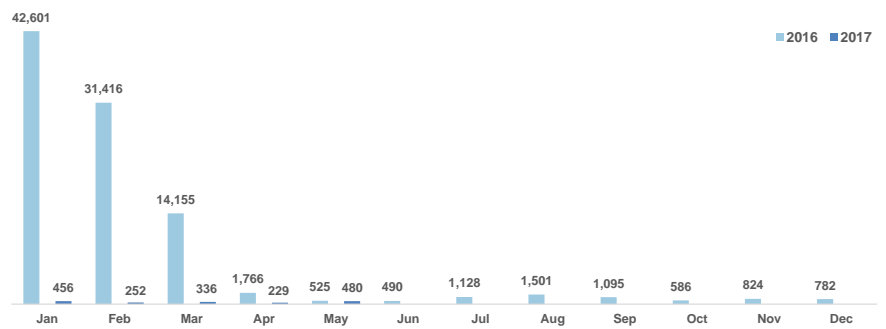

Total arrivals in Lesvos (Jan - 29 May 2017): **1,753**

Total arrivals in Lesvos during May 2017: **480**

Average daily arrivals during May 2017: **17**

% of arrivals in Lesvos compared to total (2017): **29%**

Estimated residual population staying on sites on the island: **3,154**

Estimated departures to Mainland: **37**

Total arrivals during in Lesvos during 2016: **91,506**

Estimated # of arrivals during the last seven days

(Based on arrivals figures as provided by authorities)

23/05/2017	▶	0
24/05/2017	▶	0
25/05/2017	▶	0
26/05/2017	▲	56
27/05/2017	▼	46
28/05/2017	▼	0
29/05/2017	▶	0

Arrivals per month

Top nationalities of arrivals in Lesvos