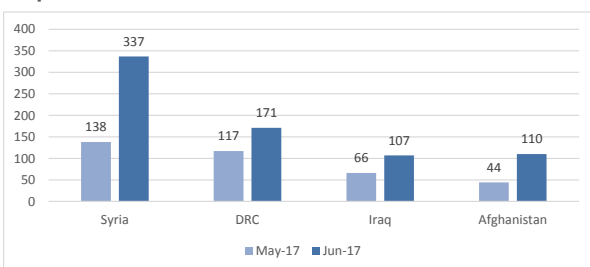

Total arrivals in Lesvos (Jan - 11 Jul 2017): **3,143**

Total arrivals in Lesvos during Jul 2017: **400**

Average daily arrivals during Jul 2017: **36**

% of arrivals in Lesvos compared to total (2017): **33%**

Estimated residual population staying on sites on the island: **4,146**

Estimated departures to Mainland: **0**

Total arrivals in Lesvos during 2016: **91,506**

Estimated # of arrivals during the last seven days

(Based on arrivals figures as provided by authorities)

5/07/2017	▼	0
6/07/2017	▶	0
7/07/2017	▶	0
8/07/2017	▲	16
9/07/2017	▼	0
10/07/2017	▲	73
11/07/2017	▲	99

Arrivals per month

Top nationalities of arrivals in Lesvos