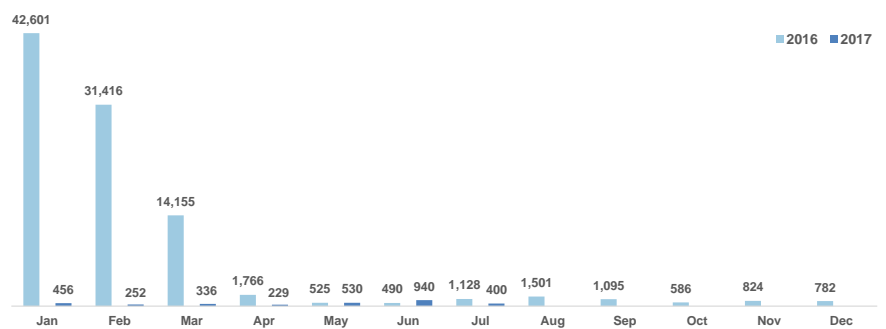

Total arrivals in Lesvos (Jan - 11 Jul 2017): **3,143**

Total arrivals in Lesvos during Jul 2017: **400**

Average daily arrivals during Jul 2017: **36**

% of arrivals in Lesvos compared to total (2017): **33%**

Estimated residual population staying on sites on the island: **4,146**

Estimated departures to Mainland: **0**

Total arrivals in Lesvos during 2016: **91,506**

Estimated # of arrivals during the last seven days

(Based on arrivals figures as provided by authorities)

5/07/2017	▼	0
6/07/2017	▶	0
7/07/2017	▶	0
8/07/2017	▲	16
9/07/2017	▼	0
10/07/2017	▲	73
11/07/2017	▲	99

Arrivals per month

Top nationalities of arrivals in Lesvos