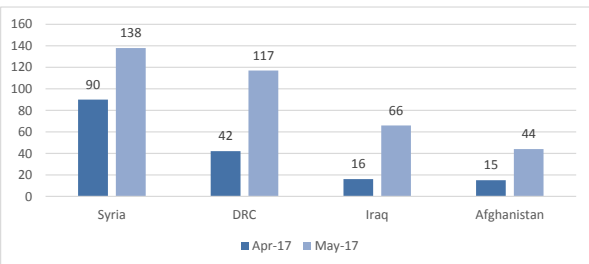

Total arrivals in Lesvos (Jan - 27 Jun 2017): **2,743**

Total arrivals in Lesvos during Jun 2017: **940**

Average daily arrivals during Jun 2017: **35**

% of arrivals in Lesvos compared to total (2017): **31%**

Estimated residual population staying on sites on the island: **3,889**

Estimated departures to Mainland: **34**

Total arrivals in Lesvos during 2016: **91,506**

Estimated # of arrivals during the last seven days

(Based on arrivals figures as provided by authorities)

21/06/2017	▶	0
22/06/2017	▲	68
23/06/2017	▲	90
24/06/2017	▼	0
25/06/2017	▲	66
26/06/2017	▼	0
27/06/2017	▲	34

Arrivals per month

Top nationalities of arrivals in Lesvos