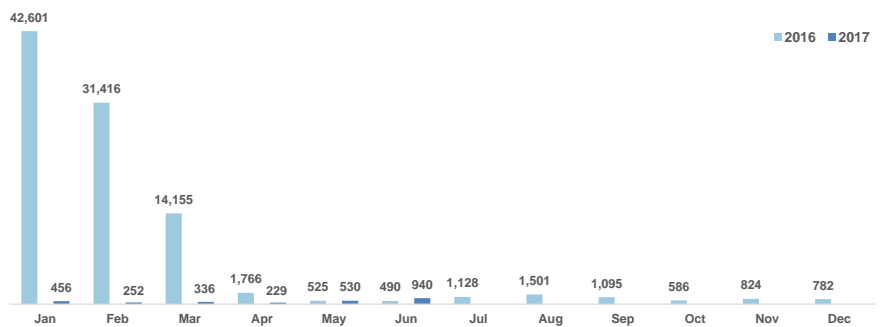

Total arrivals in Lesvos (Jan - 27 Jun 2017): **2,743**

Total arrivals in Lesvos during Jun 2017: **940**

Average daily arrivals during Jun 2017: **35**

% of arrivals in Lesvos compared to total (2017): **31%**

Estimated residual population staying on sites on the island: **3,889**

Estimated departures to Mainland: **34**

Total arrivals in Lesvos during 2016: **91,506**

Estimated # of arrivals during the last seven days

(Based on arrivals figures as provided by authorities)

21/06/2017	▶	0
22/06/2017	▲	68
23/06/2017	▲	90
24/06/2017	▼	0
25/06/2017	▲	66
26/06/2017	▼	0
27/06/2017	▲	34

Arrivals per month

Top nationalities of arrivals in Lesvos