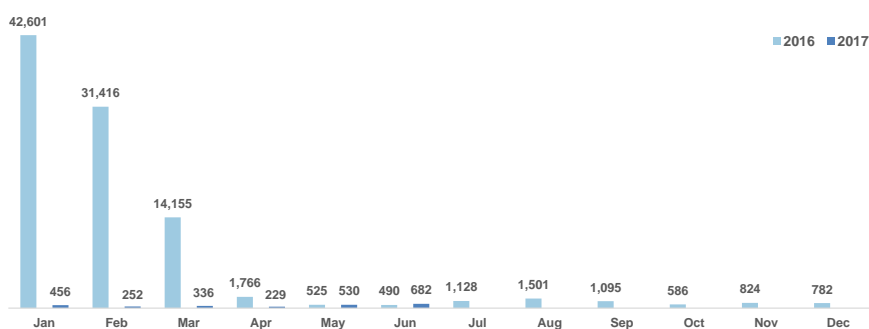

Total arrivals in Lesvos (Jan - 20 Jun 2017): **2,485**

Total arrivals in Lesvos during Jun 2017: **682**

Average daily arrivals during Jun 2017: **34**

% of arrivals in Lesvos compared to total (2017): **30%**

Estimated residual population staying on sites on the island: **3,653**

Estimated departures to Mainland: **24**

Total arrivals in Lesvos during 2016: **91,506**

Estimated # of arrivals during the last seven days

(Based on arrivals figures as provided by authorities)

14/06/2017	▼	54
15/06/2017	▲	58
16/06/2017	▼	23
17/06/2017	▲	61
18/06/2017	▼	0
19/06/2017	▲	129
20/06/2017	▼	0

Arrivals per month

Top nationalities of arrivals in Lesvos