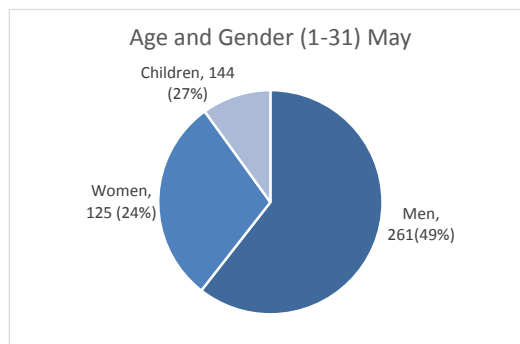

Total arrivals in Lesvos (Jan - 20 Jun 2017): **2,485**

Total arrivals in Lesvos during Jun 2017: **682**

Average daily arrivals during Jun 2017: **34**

% of arrivals in Lesvos compared to total (2017): **30%**

Estimated residual population staying on sites on the island: **3,653**

Estimated departures to Mainland: **24**

Total arrivals in Lesvos during 2016: **91,506**

Estimated # of arrivals during the last seven days

(Based on arrivals figures as provided by authorities)

14/06/2017	▼	54
15/06/2017	▲	58
16/06/2017	▼	23
17/06/2017	▲	61
18/06/2017	▼	0
19/06/2017	▲	129
20/06/2017	▼	0

Arrivals per month

Top nationalities of arrivals in Lesvos

Source: Hellenic Police. Partial Data

Source: Hellenic Police 1-31 May Partial Data

Estimated daily arrivals and weekly average

Daily estimates are based on arrivals or registration figures from the most reliable information available provided by the authorities. Daily estimates cannot be considered final and might change based on consolidated figures provided by authorities on a regular basis.