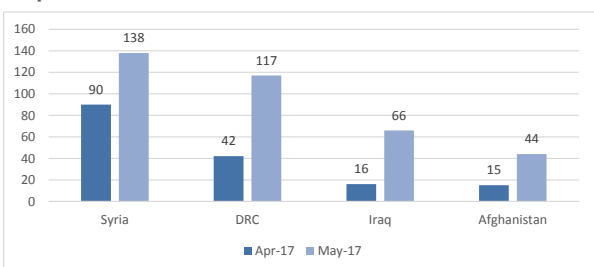

Total arrivals in Lesvos (Jan - 20 Jun 2017): **2,485**

Total arrivals in Lesvos during Jun 2017: **682**

Average daily arrivals during Jun 2017: **34**

% of arrivals in Lesvos compared to total (2017): **30%**

Estimated residual population staying on sites on the island: **3,653**

Estimated departures to Mainland: **24**

Total arrivals in Lesvos during 2016: **91,506**

Estimated # of arrivals during the last seven days

(Based on arrivals figures as provided by authorities)

14/06/2017	▼	54
15/06/2017	▲	58
16/06/2017	▼	23
17/06/2017	▲	61
18/06/2017	▼	0
19/06/2017	▲	129
20/06/2017	▼	0

Arrivals per month

Top nationalities of arrivals in Lesvos