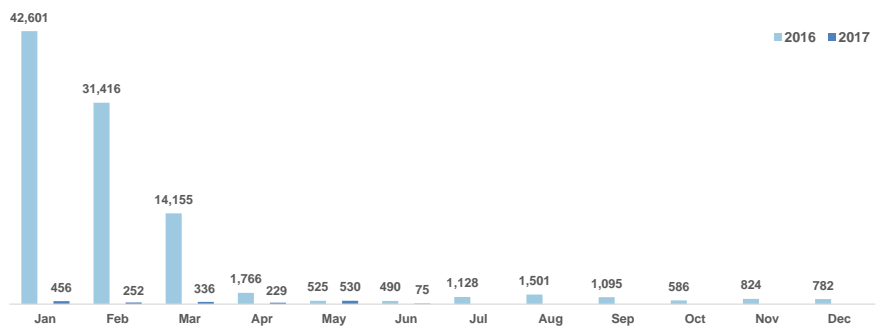

Total arrivals in Lesvos (Jan - 06 Jun 2017): **1,878**

Total arrivals in Lesvos during Jun 2017: **75**

Average daily arrivals during Jun 2017: **13**

% of arrivals in Lesvos compared to total (2017): **25%**

Estimated residual population staying on sites on the island: **3,138**

Estimated departures to Mainland: **8**

Total arrivals in Lesvos during 2016: **91,506**

Estimated # of arrivals during the last seven days

(Based on arrivals figures as provided by authorities)

31/05/2017	▼	0
1/06/2017	▶	0
2/06/2017	▲	38
3/06/2017	▼	22
4/06/2017	▼	0
5/06/2017	▲	15
6/06/2017	▼	0

Arrivals per month

Top nationalities of arrivals in Lesvos