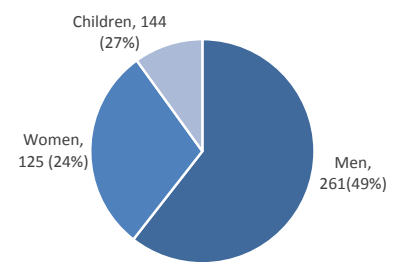

(Based on arrivals figures as provided by authorities)

31/05/2017	▼	0
1/06/2017	▶	0
2/06/2017	▲	38
3/06/2017	▼	22
4/06/2017	▼	0
5/06/2017	▲	15
6/06/2017	▼	0

Arrivals per month

Top nationalities of arrivals in Lesvos

Source: Hellenic Police. Partial Data

Age and Gender (1-31 May)

Source: Hellenic Police 1-31 May Partial Data

Estimated daily arrivals and weekly average

Daily estimates are based on arrivals or registration figures from the most reliable information available provided by the authorities. Daily estimates cannot be considered final and might change based on consolidated figures provided by authorities on a regular basis.