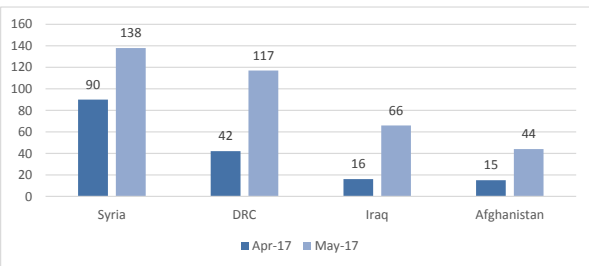

Total arrivals in Lesvos (Jan - 06 Jun 2017): **1,878**

Total arrivals in Lesvos during Jun 2017: **75**

Average daily arrivals during Jun 2017: **13**

% of arrivals in Lesvos compared to total (2017): **25%**

Estimated residual population staying on sites on the island: **3,138**

Estimated departures to Mainland: **8**

Total arrivals in Lesvos during 2016: **91,506**

Estimated # of arrivals during the last seven days

(Based on arrivals figures as provided by authorities)

31/05/2017	▼	0
1/06/2017	▶	0
2/06/2017	▲	38
3/06/2017	▼	22
4/06/2017	▼	0
5/06/2017	▲	15
6/06/2017	▼	0

Arrivals per month

Top nationalities of arrivals in Lesvos