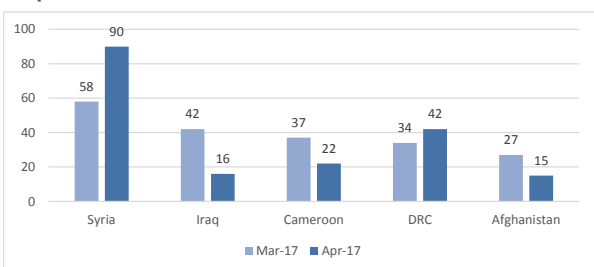

**Total arrivals in Lesvos (Jan - 16 May 2017):** **1,633**

**Total arrivals in Lesvos during May 2017:** **360**

**Average daily arrivals during May 2017:** **23**

**% of arrivals in Lesvos compared to total (2017):** **27%**

**Estimated residual population staying on sites on the island:** **3,126**

**Estimated departures to Mainland:** **0**

**Total arrivals during in Lesvos during 2016:** **91,506**

**Estimated # of arrivals during the last seven days**

(Based on arrivals figures as provided by authorities)

10/05/2017	▲	46
11/05/2017	▲	109
12/05/2017	▼	0
13/05/2017	▶	0
14/05/2017	▲	45
15/05/2017	▼	0
16/05/2017	▲	1

**Arrivals per month**

**Top nationalities of arrivals in Lesvos**