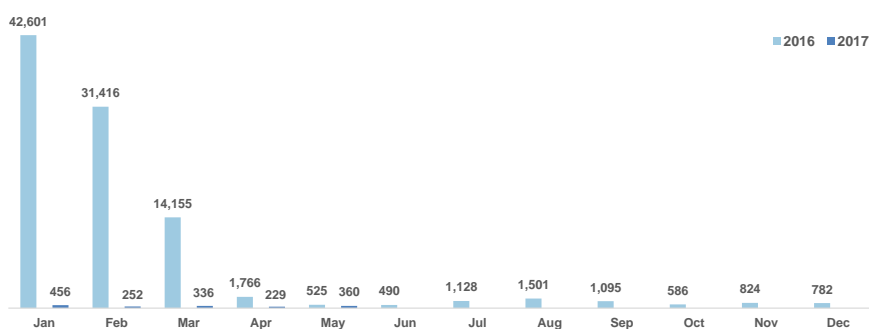

**Total arrivals in Lesvos (Jan - 16 May 2017):** **1,633**

**Total arrivals in Lesvos during May 2017:** **360**

**Average daily arrivals during May 2017:** **23**

**% of arrivals in Lesvos compared to total (2017):** **27%**

**Estimated residual population staying on sites on the island:** **3,126**

**Estimated departures to Mainland:** **0**

**Total arrivals during in Lesvos during 2016:** **91,506**

**Estimated # of arrivals during the last seven days**

(Based on arrivals figures as provided by authorities)

10/05/2017	▲	46
11/05/2017	▲	109
12/05/2017	▼	0
13/05/2017	▶	0
14/05/2017	▲	45
15/05/2017	▼	0
16/05/2017	▲	1

**Arrivals per month**

**Top nationalities of arrivals in Lesvos**