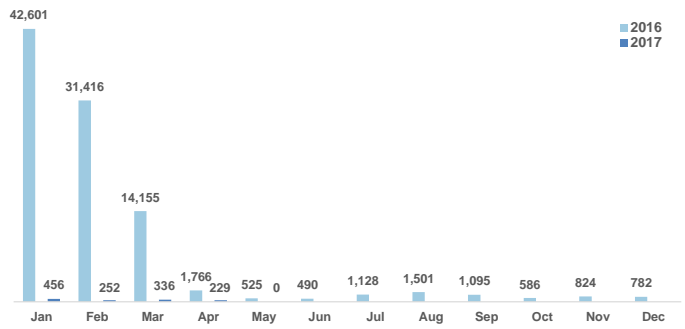

Arrivals per month