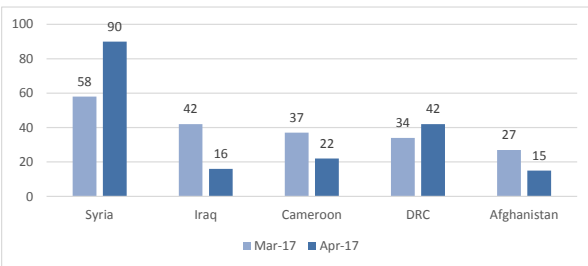

**Estimated residual population staying on sites on the island:** **2,959**

**Estimated departures to Mainland:** **32**

**Total arrivals during in Lesvos during 2016:** **91,506**

**Estimated # of arrivals during the last seven days**

(Based on arrivals figures as provided by authorities)

26/04/2017 ▶ 0

27/04/2017 ▶ 0

28/04/2017 ▶ 0

29/04/2017 ▶ 0

30/04/2017 ▶ 0

1/05/2017 ▶ 0

2/05/2017 ▶ 0

**Arrivals per month**

**Top nationalities of arrivals in Lesvos**

Source: Hellenic Police. Partial Data

Source: Hellenic Police 1-30 April Partial Data

**Estimated daily arrivals and weekly average**

Daily estimates are based on arrivals or registration figures from the most reliable information available provided by the authorities. Daily estimates cannot be considered final and might change based on consolidated figures provided by authorities on a regular basis.