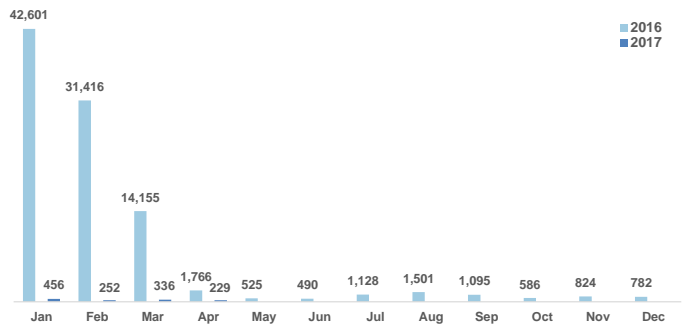

Arrivals per month