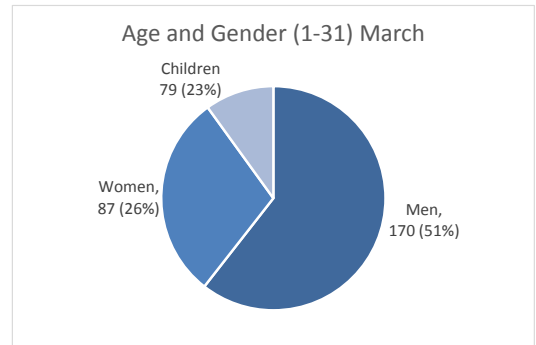

Total arrivals in Lesvos (Jan - 25 Apr 2017):	1,273
Total arrivals in Lesvos during Apr 2017:	229
Average daily arrivals during Apr 2017:	9
% of arrivals in Lesvos compared to total (2017):	26%
Estimated residual population staying on sites on the island:	3,055
Estimated departures to Mainland:	73
Total arrivals during in Lesvos during 2016:	91,506

Estimated # of arrivals during the last seven days

(Based on arrivals figures as provided by authorities)

19/04/2017	▶	0
20/04/2017	▶	0
21/04/2017	▶	0
22/04/2017	▶	0
23/04/2017	▶	0
24/04/2017	▶	0
25/04/2017	▶	0

Arrivals per month

Top nationalities of arrivals in Lesvos

Source: Hellenic Police. Partial Data

Source: Hellenic Police 1-31 March Partial Data

Estimated daily arrivals and weekly average

Daily estimates are based on arrivals or registration figures from the most reliable information available provided by the authorities. Daily estimates cannot be considered final and might change based on consolidated figures provided by authorities on a regular basis.