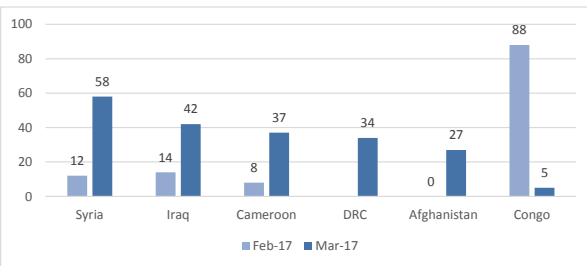

Top nationalities of arrivals in Lesvos

Source: Hellenic Police. Partial Data