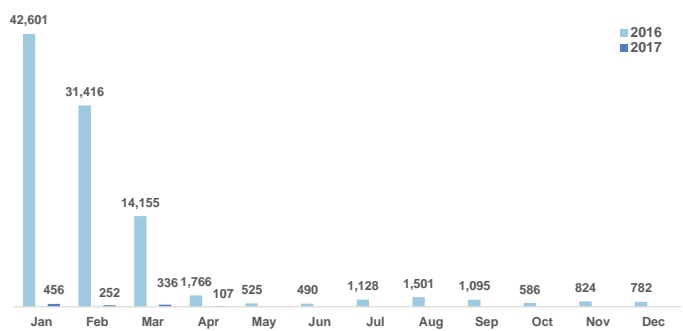

Arrivals per month