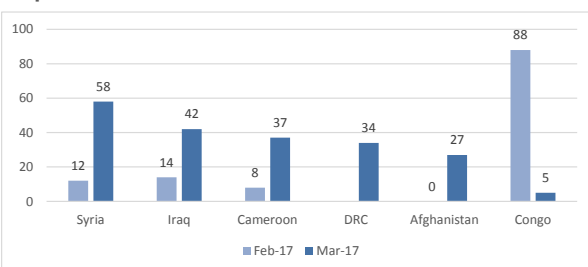

Top nationalities of arrivals in Lesvos

Source: Hellenic Police. Partial Data