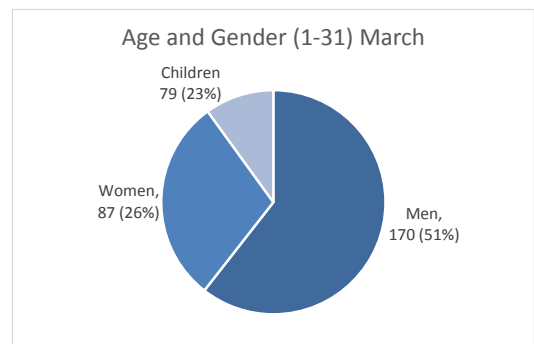

Total arrivals in Lesvos (Jan - 10 Apr 2017):	1,151
Total arrivals in Lesvos during Apr 2017:	107
Average daily arrivals during Apr 2017:	11
% of arrivals in Lesvos compared to total (2017):	28%
Estimated residual population staying on sites on the island:	3,256
Estimated departures to Mainland:	6
Total arrivals during in Lesvos during 2016:	91,506

Estimated # of arrivals during the last seven days

(Based on arrivals figures as provided by authorities)

4/04/2017	▲	80
5/04/2017	▼	0
6/04/2017	▶	0
7/04/2017	▶	0
8/04/2017	▶	0
9/04/2017	▶	0
10/04/2017	▶	0

Arrivals per month

Top nationalities of arrivals in Lesvos

Source: Hellenic Police. Partial Data

Source: Hellenic Police 1-31 March Partial Data

Estimated daily arrivals and weekly average

Daily estimates are based on arrivals or registration figures from the most reliable information available provided by the authorities. Daily estimates cannot be considered final and might change based on consolidated figures provided by authorities on a regular basis.