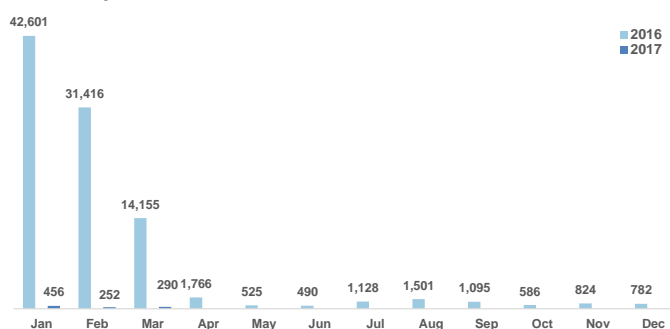

Arrivals per month