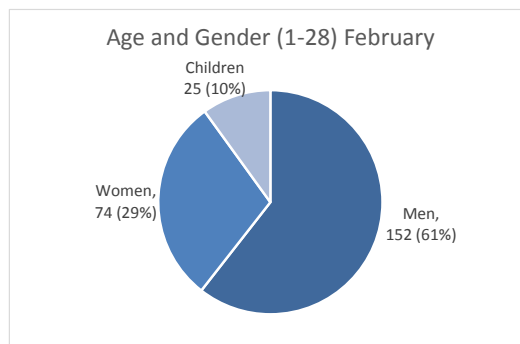

Total arrivals in Lesvos (Jan - 27 Mar 2017):	998
Total arrivals in Lesvos during Mar 2017:	290
Average daily arrivals during Mar 2017:	11
% of arrivals in Lesvos compared to total (2017):	26%
Estimated residual population staying on sites on the island:	3,281
Estimated departures to Mainland:	26
Total arrivals during in Lesvos during 2016:	91,506

Estimated # of arrivals during the last seven days

(Based on arrivals figures as provided by authorities)

21-03-2017	▼	0
22-03-2017	▶	0
23-03-2017	▲	20
24-03-2017	▼	0
25-03-2017	▶	0
26-03-2017	▲	13
27-03-2017	▼	1

Arrivals per month

Top nationalities of arrivals in Lesvos

Source: Hellenic Police. Partial Data

Source: Hellenic Police 1-28 February Partial Data

Estimated daily arrivals and weekly average

Daily estimates are based on arrivals or registration figures from the most reliable information available provided by the authorities. Daily estimates cannot be considered final and might change based on consolidated figures provided by authorities on a regular basis.