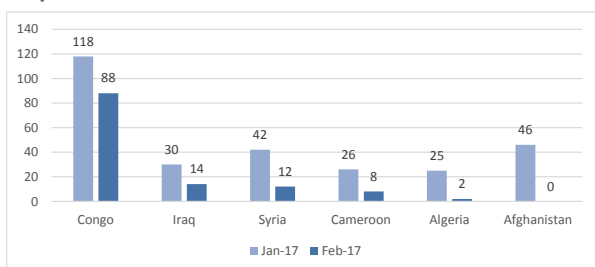

Top nationalities of arrivals in Lesvos

Source: Hellenic Police. Partial Data