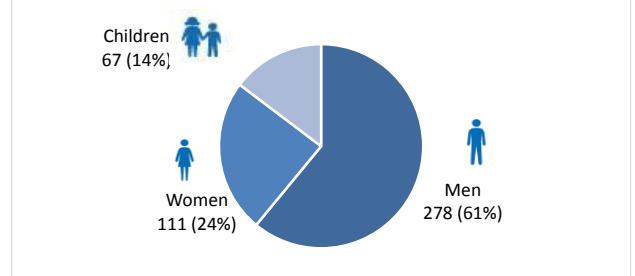

Arrivals per month

Top nationalities of arrivals in Lesvos

Source: Hellenic Police. Partial Data

Age and Gender (1-31) January

Source: Hellenic Police 1-31 January Partial Data

Estimated daily arrivals and weekly average