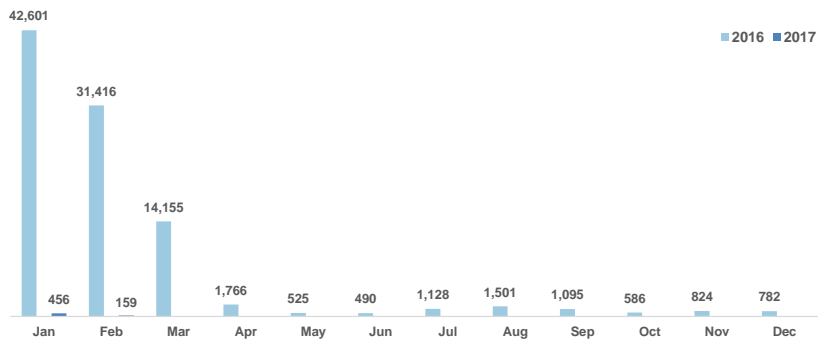

Estimated # of arrivals during the last seven days
(Based on arrivals or registration figures as provided by authorities, arrows indicating higher or lower number based on the day before)

6-02-2017	▲	54
7-02-2017	▼	0
8-02-2017	▶	0
9-02-2017	▶	0
10-02-2017	▶	0
11-02-2017	▶	0
12-02-2017	▶	0

Arrivals per month