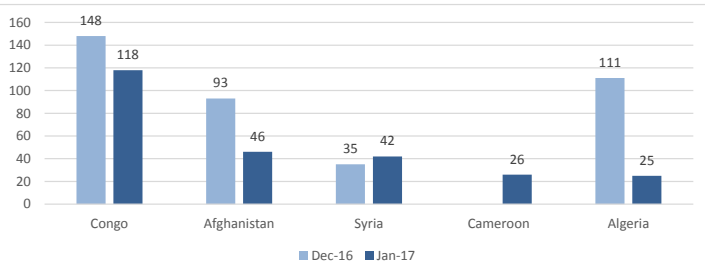

Top nationalities of arrivals in Lesvos