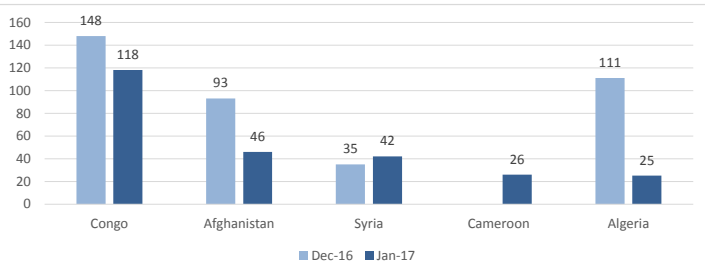

Top nationalities of arrivals in Lesvos