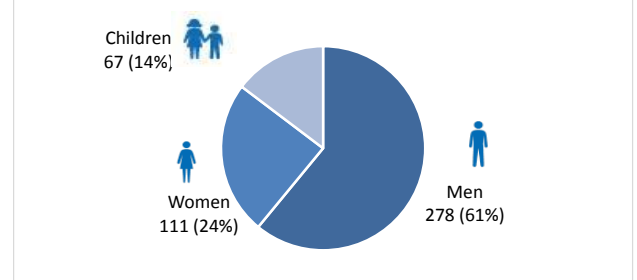

Arrivals per month

Top nationalities of arrivals in Lesvos

Source: Hellenic Police. Partial Data

Age and Gender (1-31) January

Source: Hellenic Police 1-31 January Partial Data

Estimated daily arrivals and weekly average