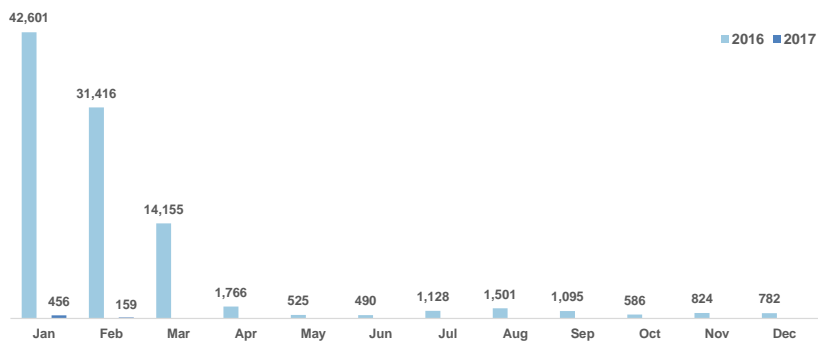

Estimated # of arrivals during the last seven days
(Based on arrivals or registration figures as provided by authorities, arrows indicating higher or lower number based on the day before)

1-02-2017	▶	0
2-02-2017	▶	0
3-02-2017	▲	105
4-02-2017	▼	0
5-02-2017	▶	0
6-02-2017	▲	54
7-02-2017	▼	0

Arrivals per month