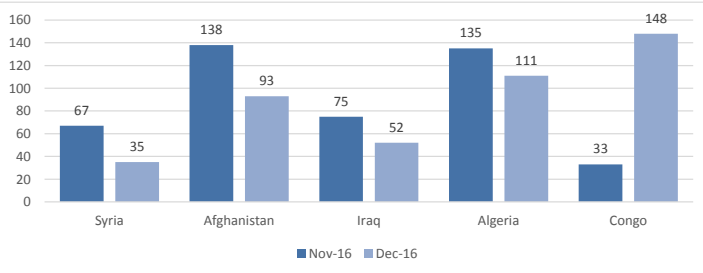

Total arrivals in Lesvos (Jan - 17 Jan 2017): **280**

Total arrivals in Lesvos during Jan 2017: **280**

Average daily arrivals during Jan 2017: **16**

Total arrivals during Dec 2016: **782**

% of arrivals in Lesvos compared to total (2016): **56%**

Estimated residual population staying on sites on the island: **5,209**

Estimated departures to Mainland: **26**

Estimated # of arrivals during the last seven days
(Based on arrivals or registration figures as provided by authorities, arrows indicating higher or lower number based on the day before)

11/01/2017	▲	1
12/01/2017	▼	0
13/01/2017	▲	42
14/01/2017	▼	0
15/01/2017	▲	102
16/01/2017	▼	0
17/01/2017	▶	0

Arrivals per month

Top nationalities of arrivals in Lesvos

Source: Hellenic Police. Partial Data