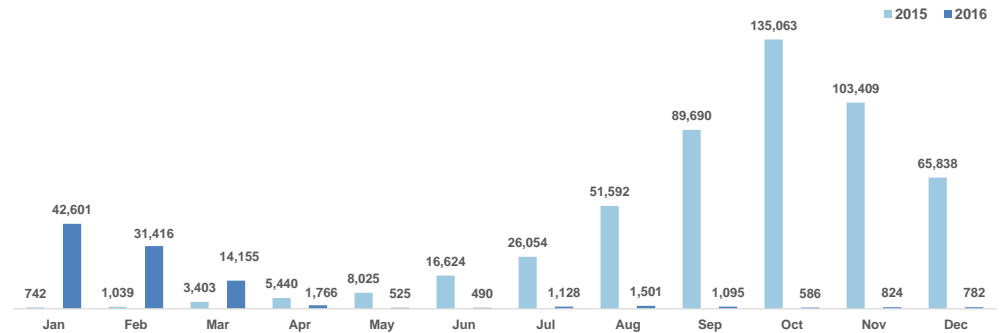

Total arrivals in Lesvos (Jan - 17 Jan 2017): **280**

Total arrivals in Lesvos during Jan 2017: **280**

Average daily arrivals during Jan 2017: **16**

Total arrivals during Dec 2016: **782**

% of arrivals in Lesvos compared to total (2016): **56%**

Estimated residual population staying on sites on the island: **5,209**

Estimated departures to Mainland: **26**

Estimated # of arrivals during the last seven days
(Based on arrivals or registration figures as provided by authorities, arrows indicating higher or lower number based on the day before)

11/01/2017	▲	1
12/01/2017	▼	0
13/01/2017	▲	42
14/01/2017	▼	0
15/01/2017	▲	102
16/01/2017	▼	0
17/01/2017	▶	0

Arrivals per month

Top nationalities of arrivals in Lesvos

Source: Hellenic Police. Partial Data