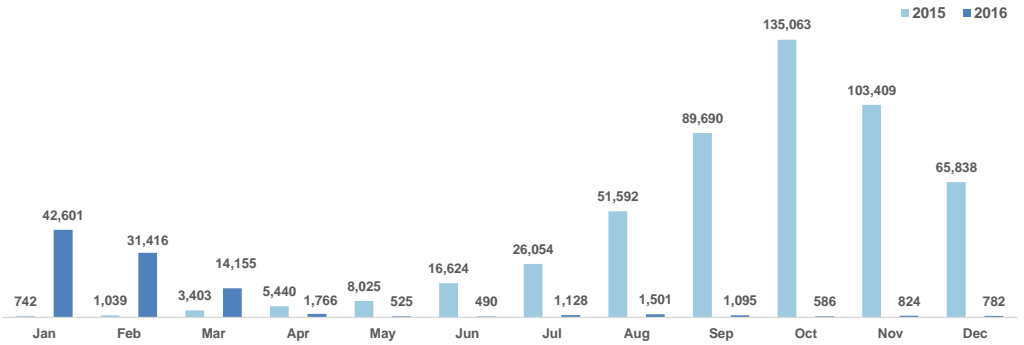

**Total arrivals in Lesvos (Jan - 09 Jan 2017):** **135**

**Total arrivals in Lesvos during Jan 2017:** **135**

**Average daily arrivals during Jan 2017:** **15**

**Total arrivals during Dec 2016:** **782**

**% of arrivals in Lesvos compared to total (2016):** **56%**

**Estimated residual population staying on sites on the island:** **5,526**

**Estimated departures to Mainland:** **5**

**Estimated # of arrivals during the last seven days**  
(Based on arrivals or registration figures as provided by authorities, arrows indicating higher or lower number based on the day before)

**Arrivals per month**

2/01/2017	▶	0
3/01/2017	▲	69
4/01/2017	▼	52
5/01/2017	▼	14
6/01/2017	▼	0
7/01/2017	▶	0
8/01/2017	▶	0

**Top nationalities of arrivals in Lesvos**

Source: Hellenic Police. Partial Data