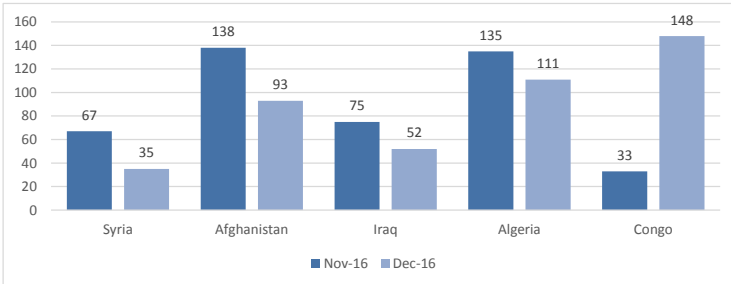

**Total arrivals in Lesvos (Jan - 09 Jan 2017):** **135**

**Total arrivals in Lesvos during Jan 2017:** **135**

**Average daily arrivals during Jan 2017:** **15**

**Total arrivals during Dec 2016:** **782**

**% of arrivals in Lesvos compared to total (2016):** **56%**

**Estimated residual population staying on sites on the island:** **5,526**

**Estimated departures to Mainland:** **5**

**Estimated # of arrivals during the last seven days**  
(Based on arrivals or registration figures as provided by authorities, arrows indicating higher or lower number based on the day before)

**Arrivals per month**

2/01/2017	▶	0
3/01/2017	▲	69
4/01/2017	▼	52
5/01/2017	▼	14
6/01/2017	▼	0
7/01/2017	▶	0
8/01/2017	▶	0

**Top nationalities of arrivals in Lesvos**

Source: Hellenic Police. Partial Data