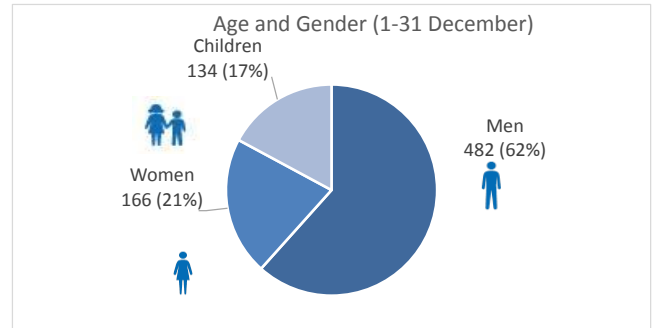

**% of arrivals in Lesvos compared to total (2016):** **56%**

**Estimated residual population staying on sites on the island:** **5,526**

**Estimated departures to Mainland:** **5**

**Estimated # of arrivals during the last seven days**  
(Based on arrivals or registration figures as provided by authorities, arrows indicating higher or lower number based on the day before)

**Arrivals per month**

2/01/2017	▶	0
3/01/2017	▲	69
4/01/2017	▼	52
5/01/2017	▼	14
6/01/2017	▼	0
7/01/2017	▶	0
8/01/2017	▶	0

**Top nationalities of arrivals in Lesvos**

Source: Hellenic Police. Partial Data